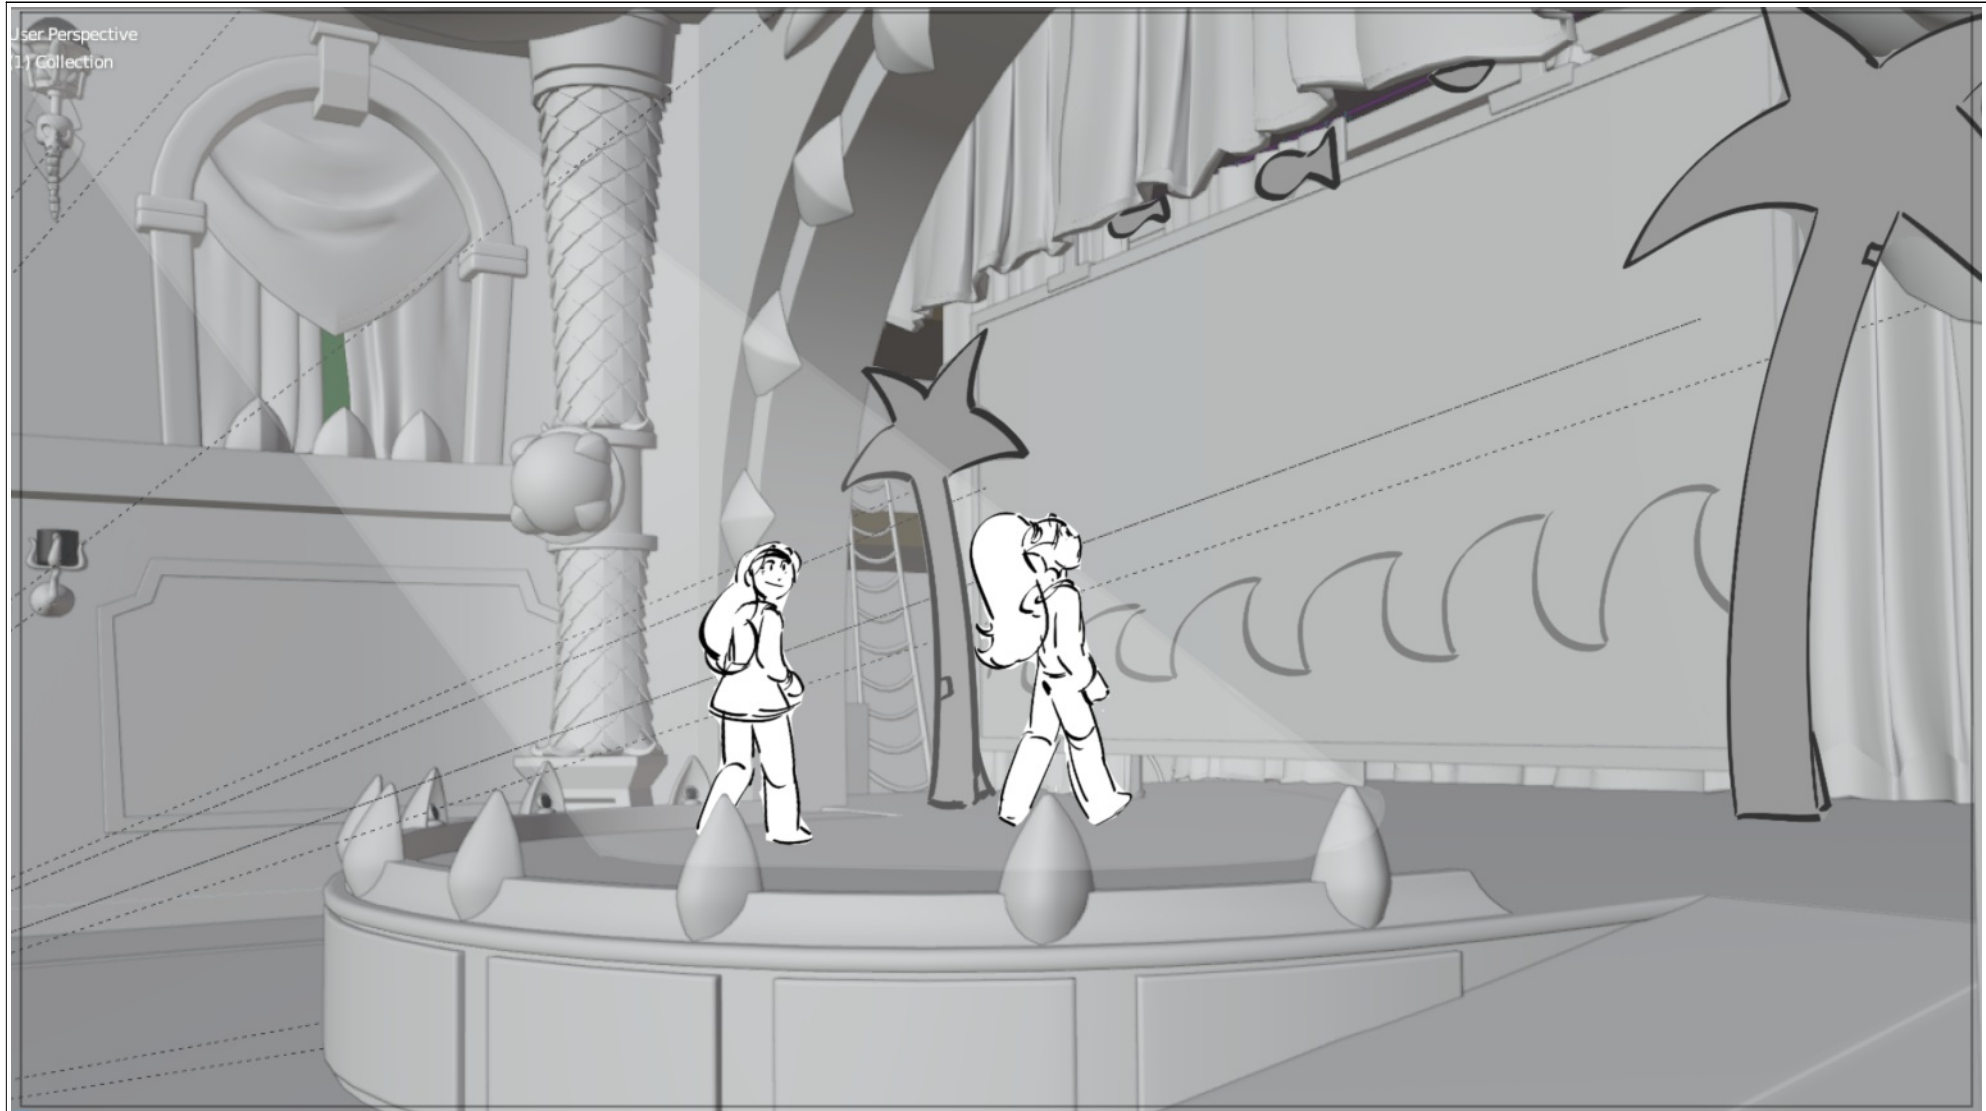

Scene	Duration	Panel	Duration
38_A	05:00	2	01:00