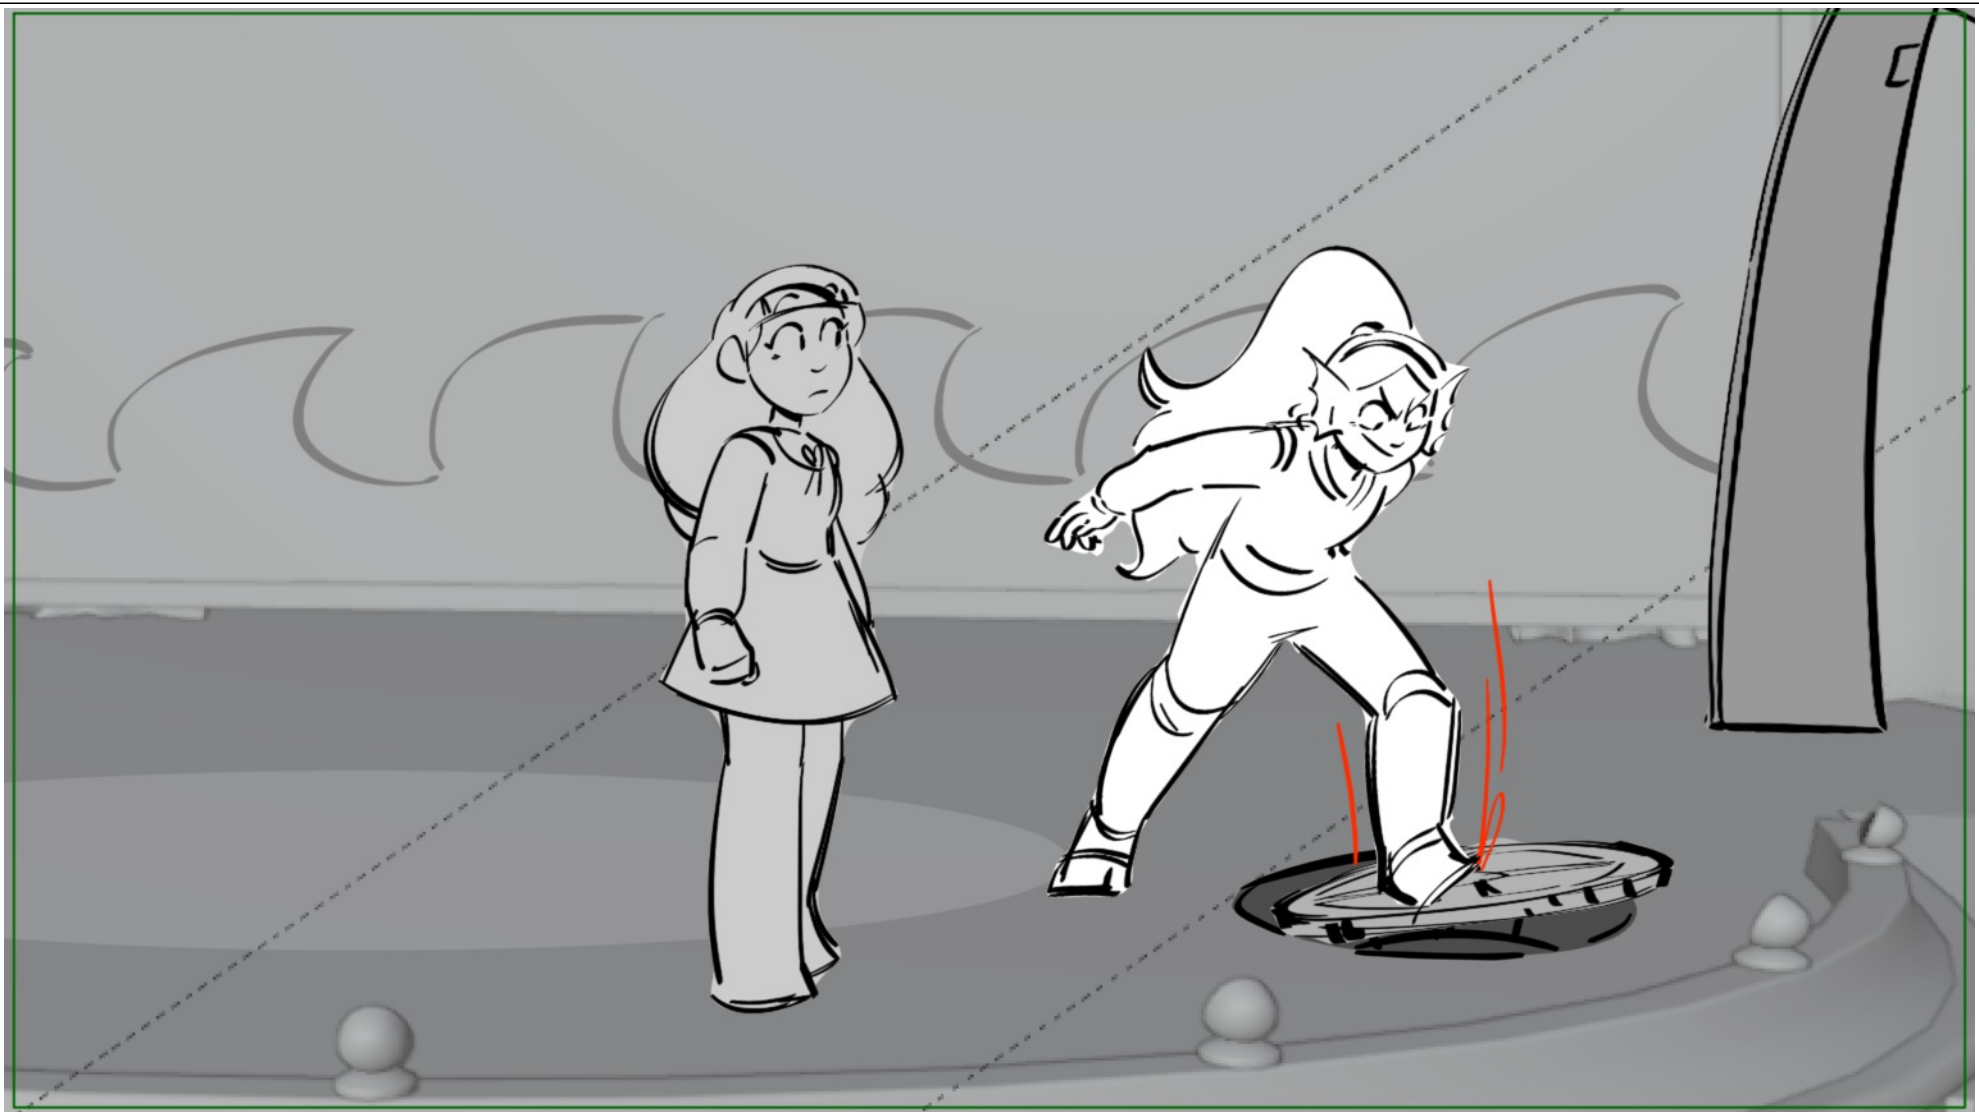

Scene	Duration	Panel	Duration
43	19:00	4	01:00