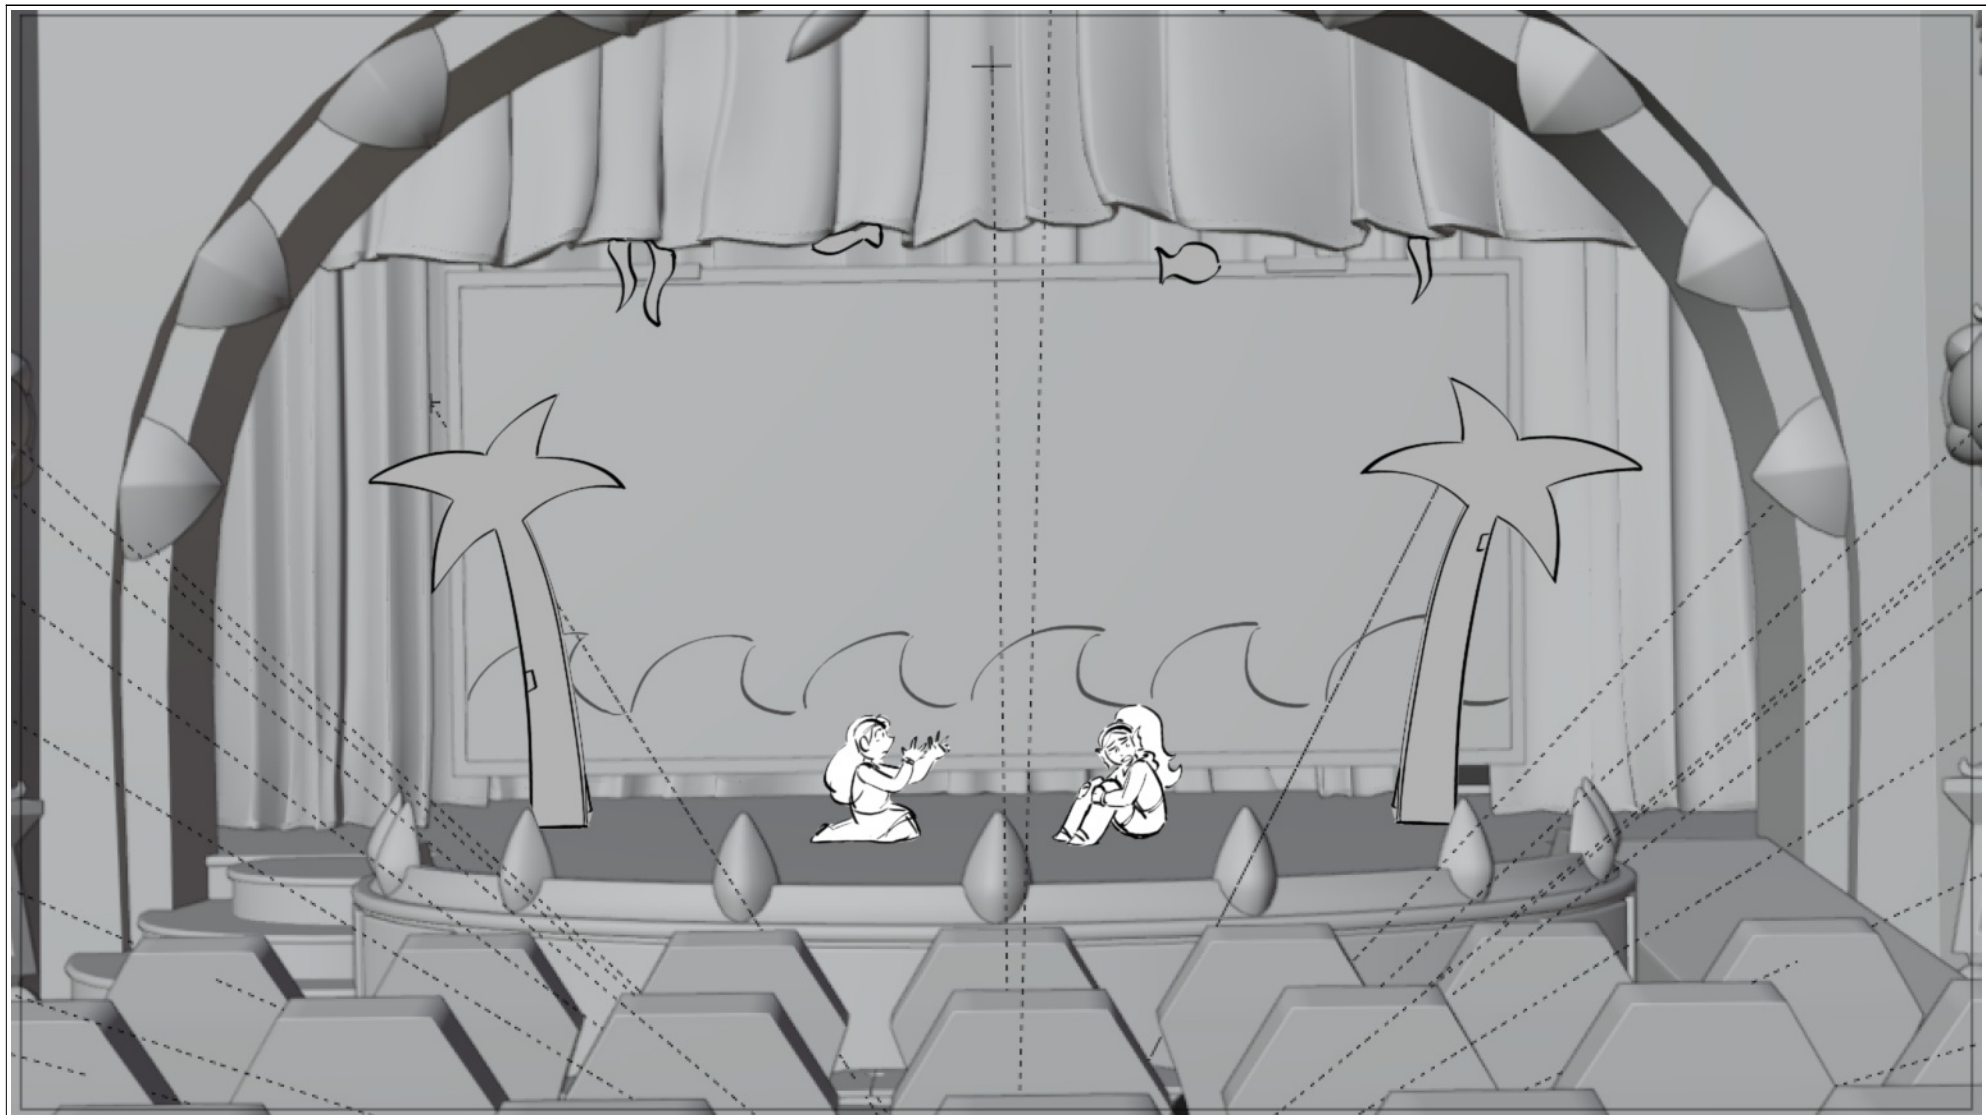

Scene	Duration	Panel	Duration
34_A	03:00	1	01:00