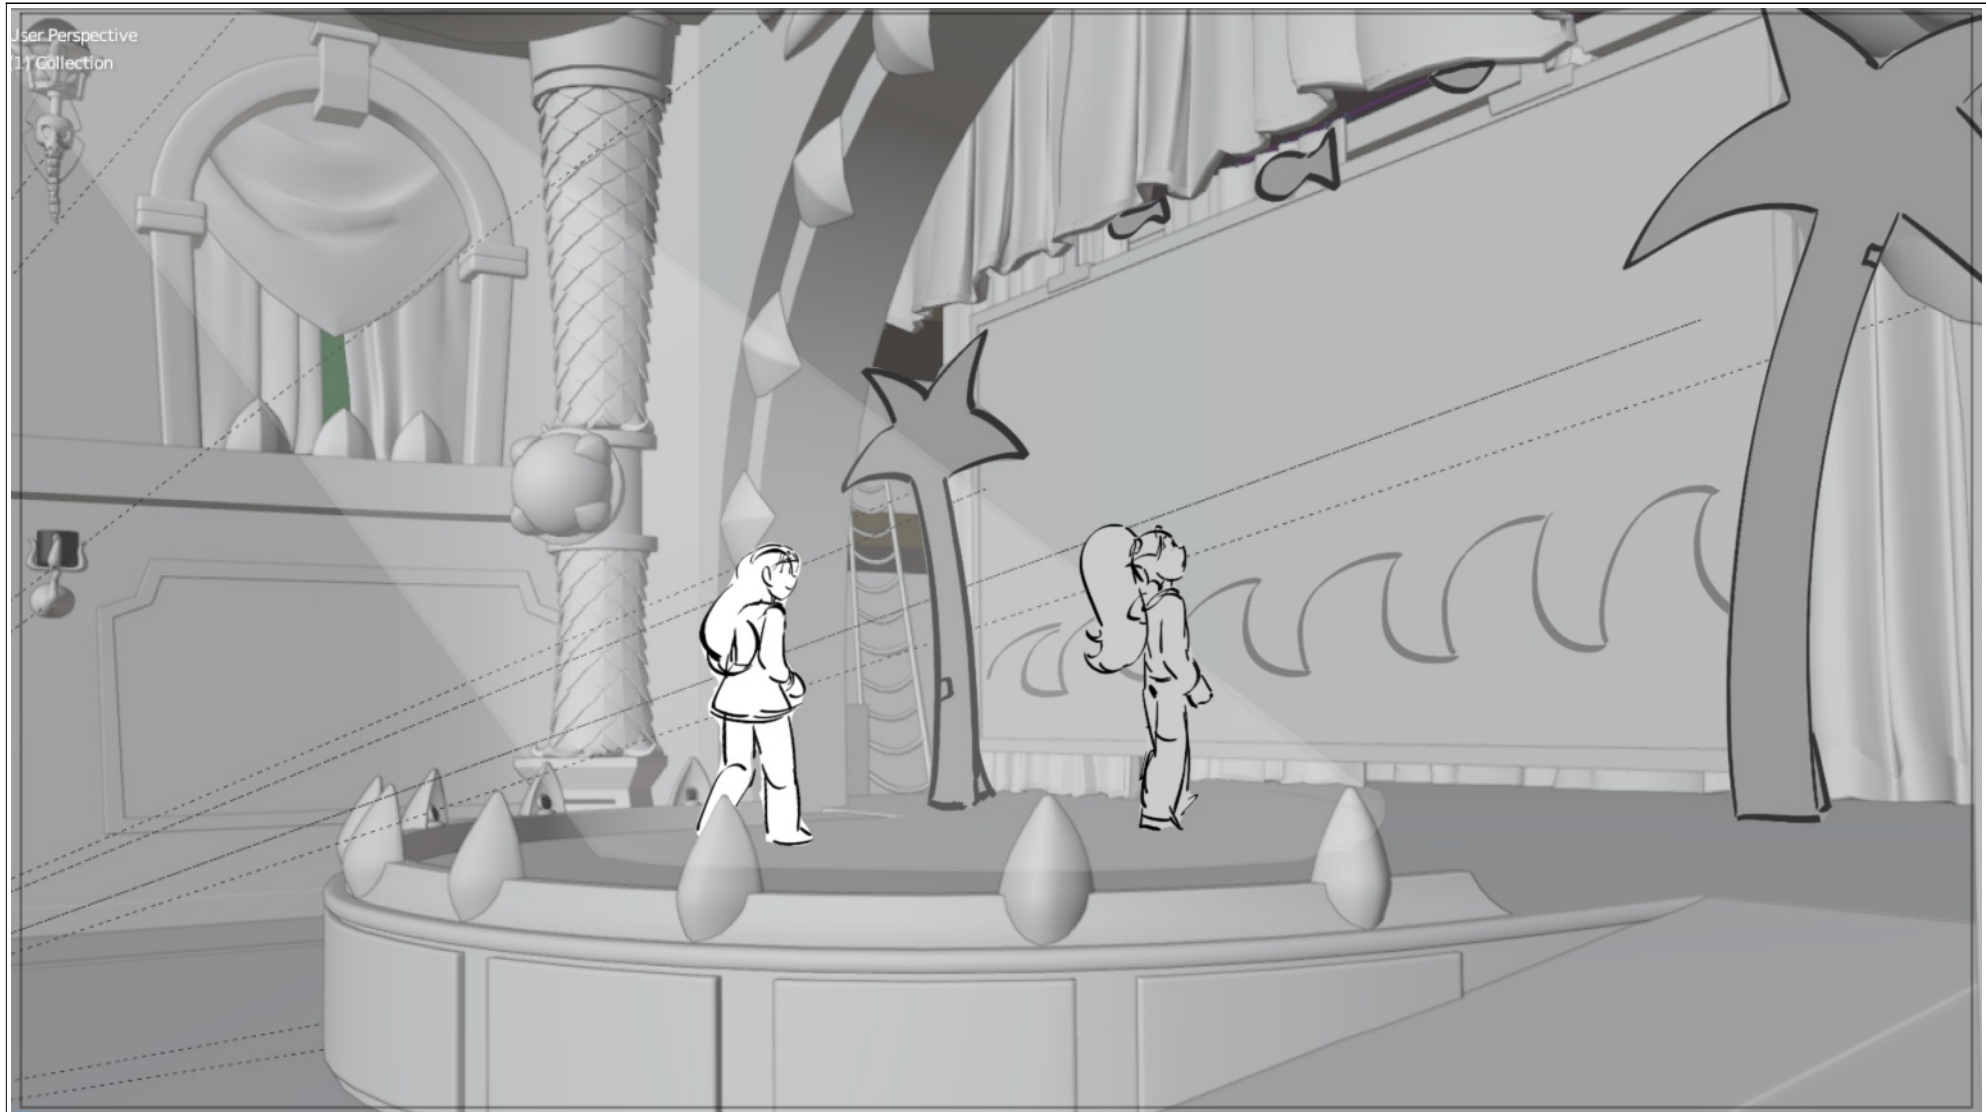

Scene	Duration	Panel	Duration
38_A	05:00	3	01:00