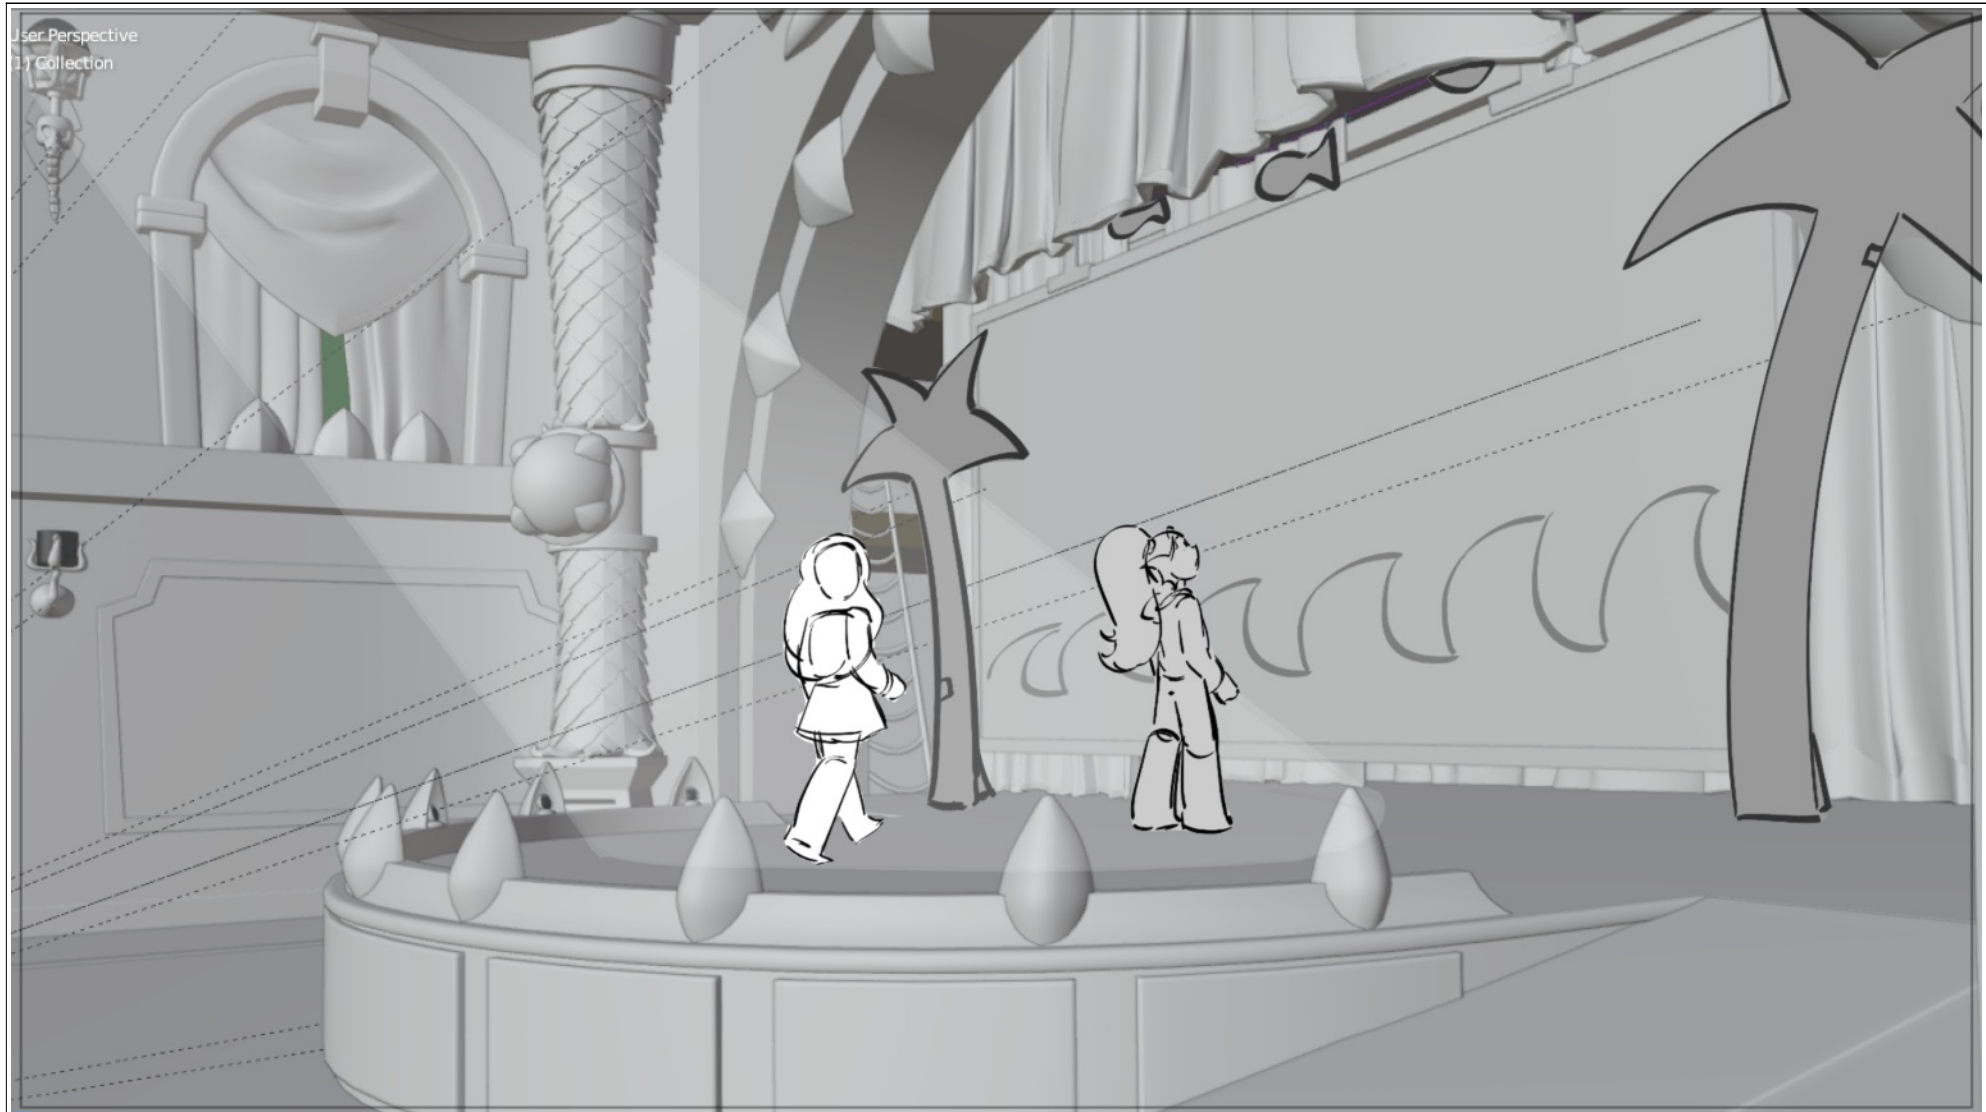

Scene	Duration	Panel	Duration
38_A	05:00	5	01:00

Dialog
TWYLA (CONT'D)
I bet you can tell them