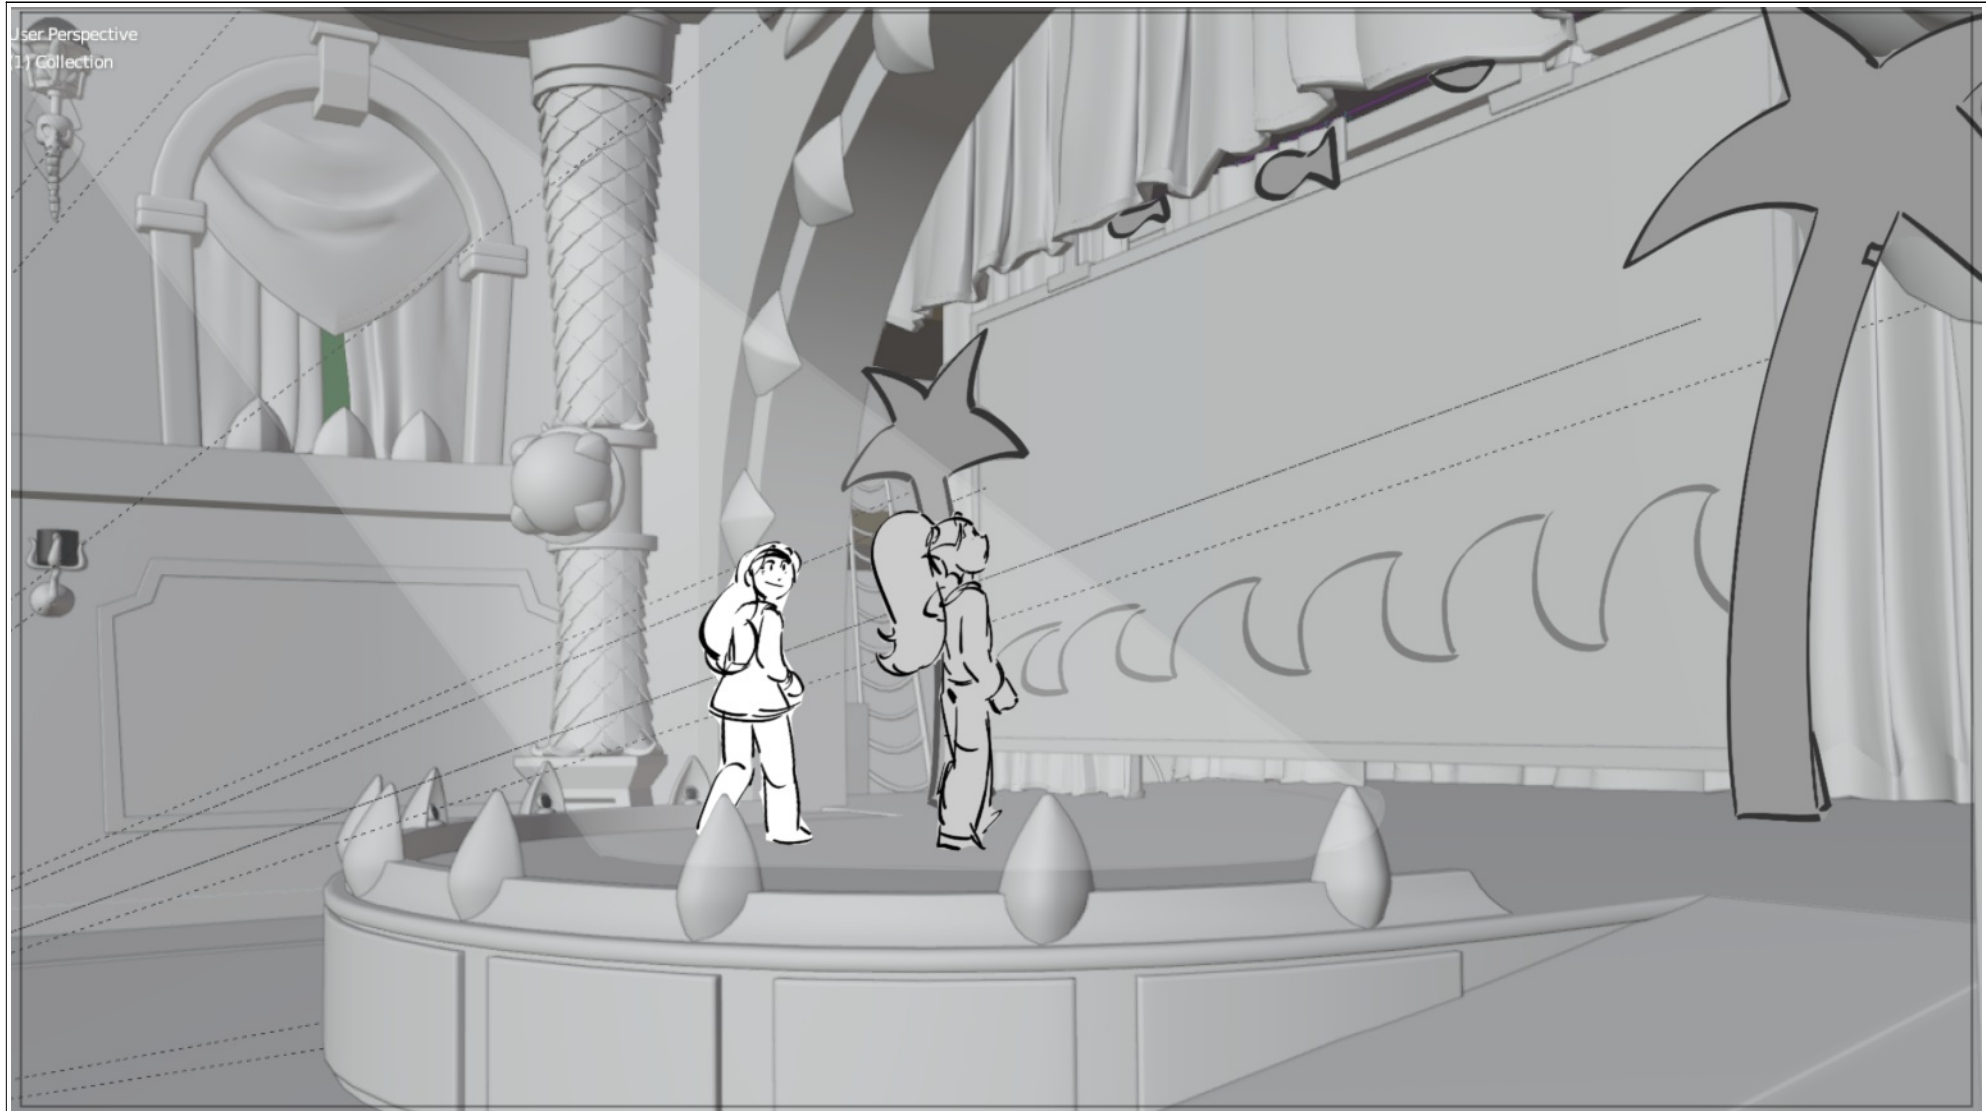

Scene	Duration	Panel	Duration
37	03:00	1	01:00

Scene	Duration	Panel	Duration
37	03:00	2	01:00

Scene	Duration	Panel	Duration
37	03:00	3	01:00

Scene	Duration	Panel	Duration
38_A	05:00	1	01:00

User Perspective
11 Collection