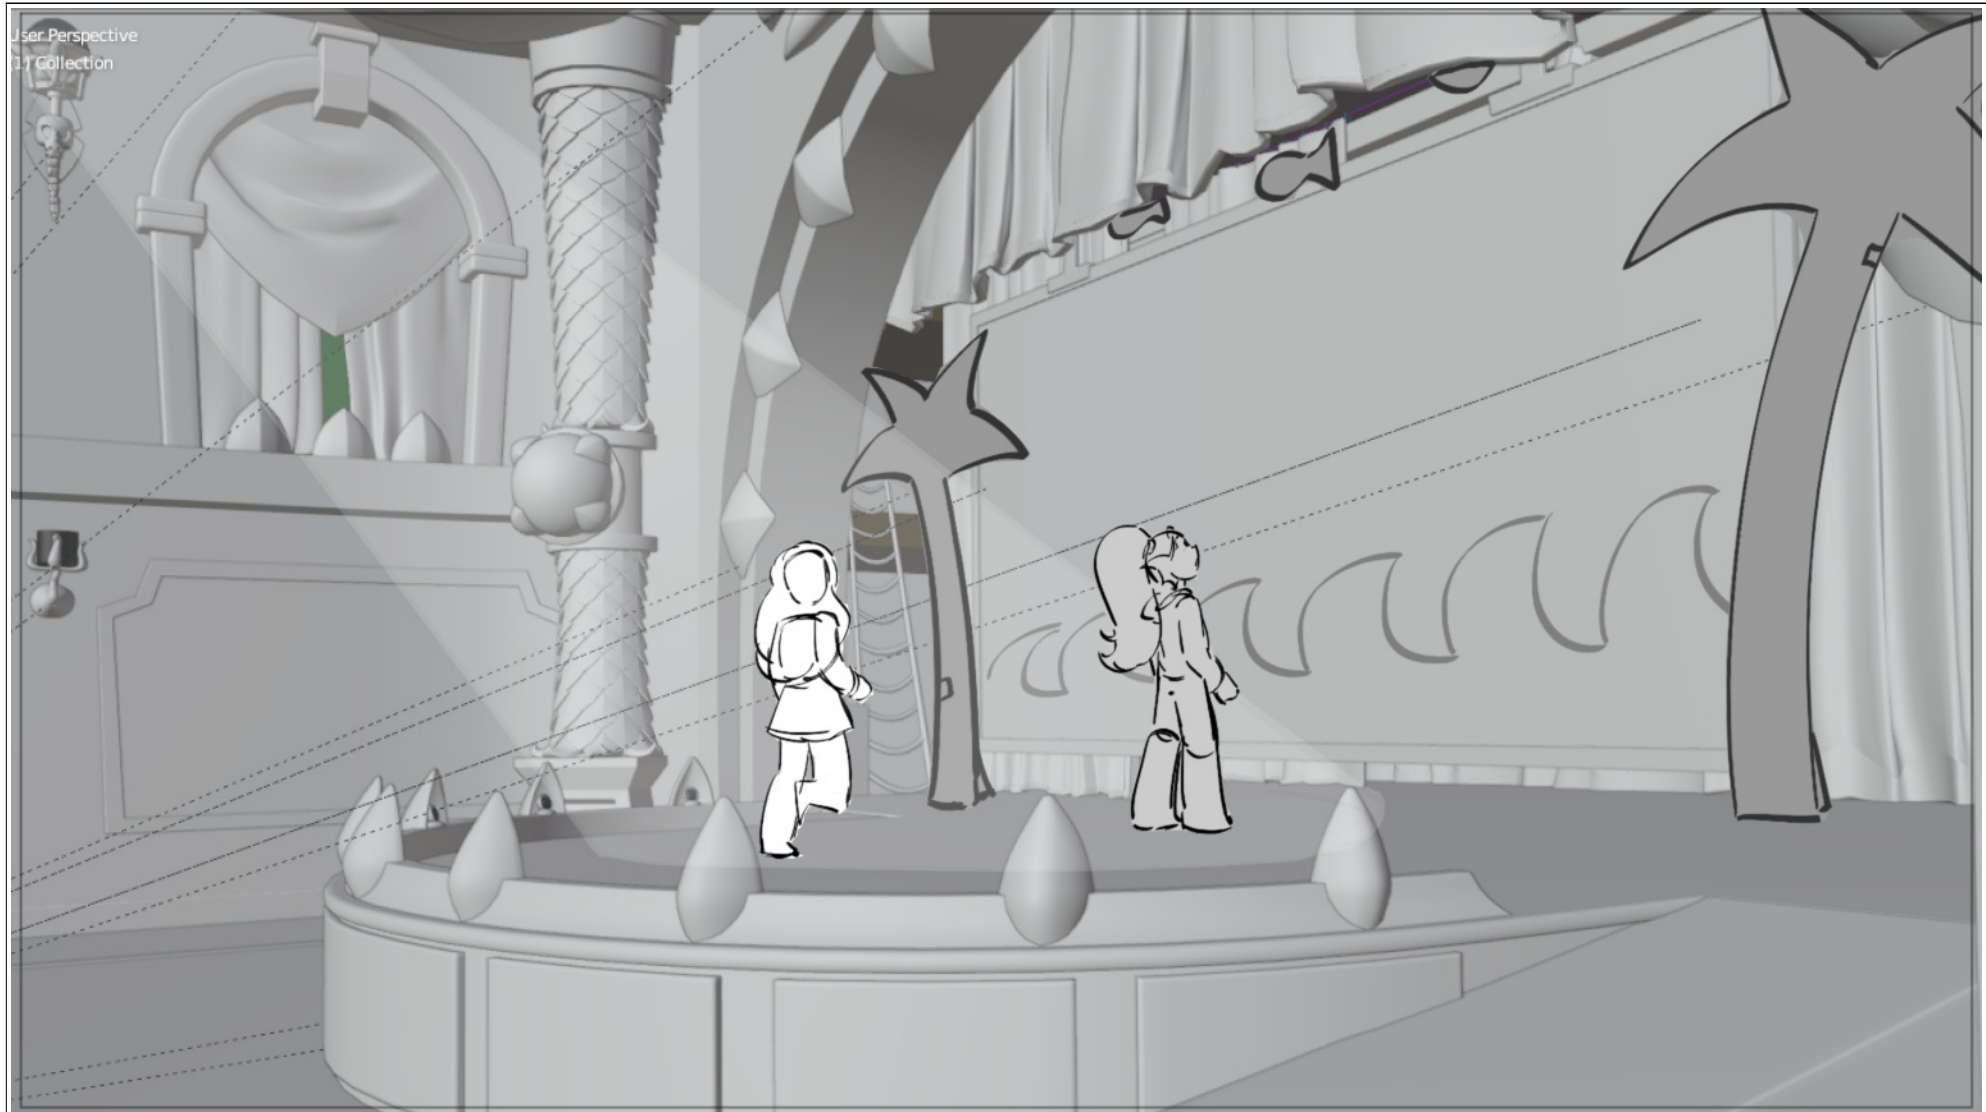

Scene	Duration	Panel	Duration
38_A	05:00	4	01:00

Dialog
TWYLA (CONT'D)
I bet you can tell them