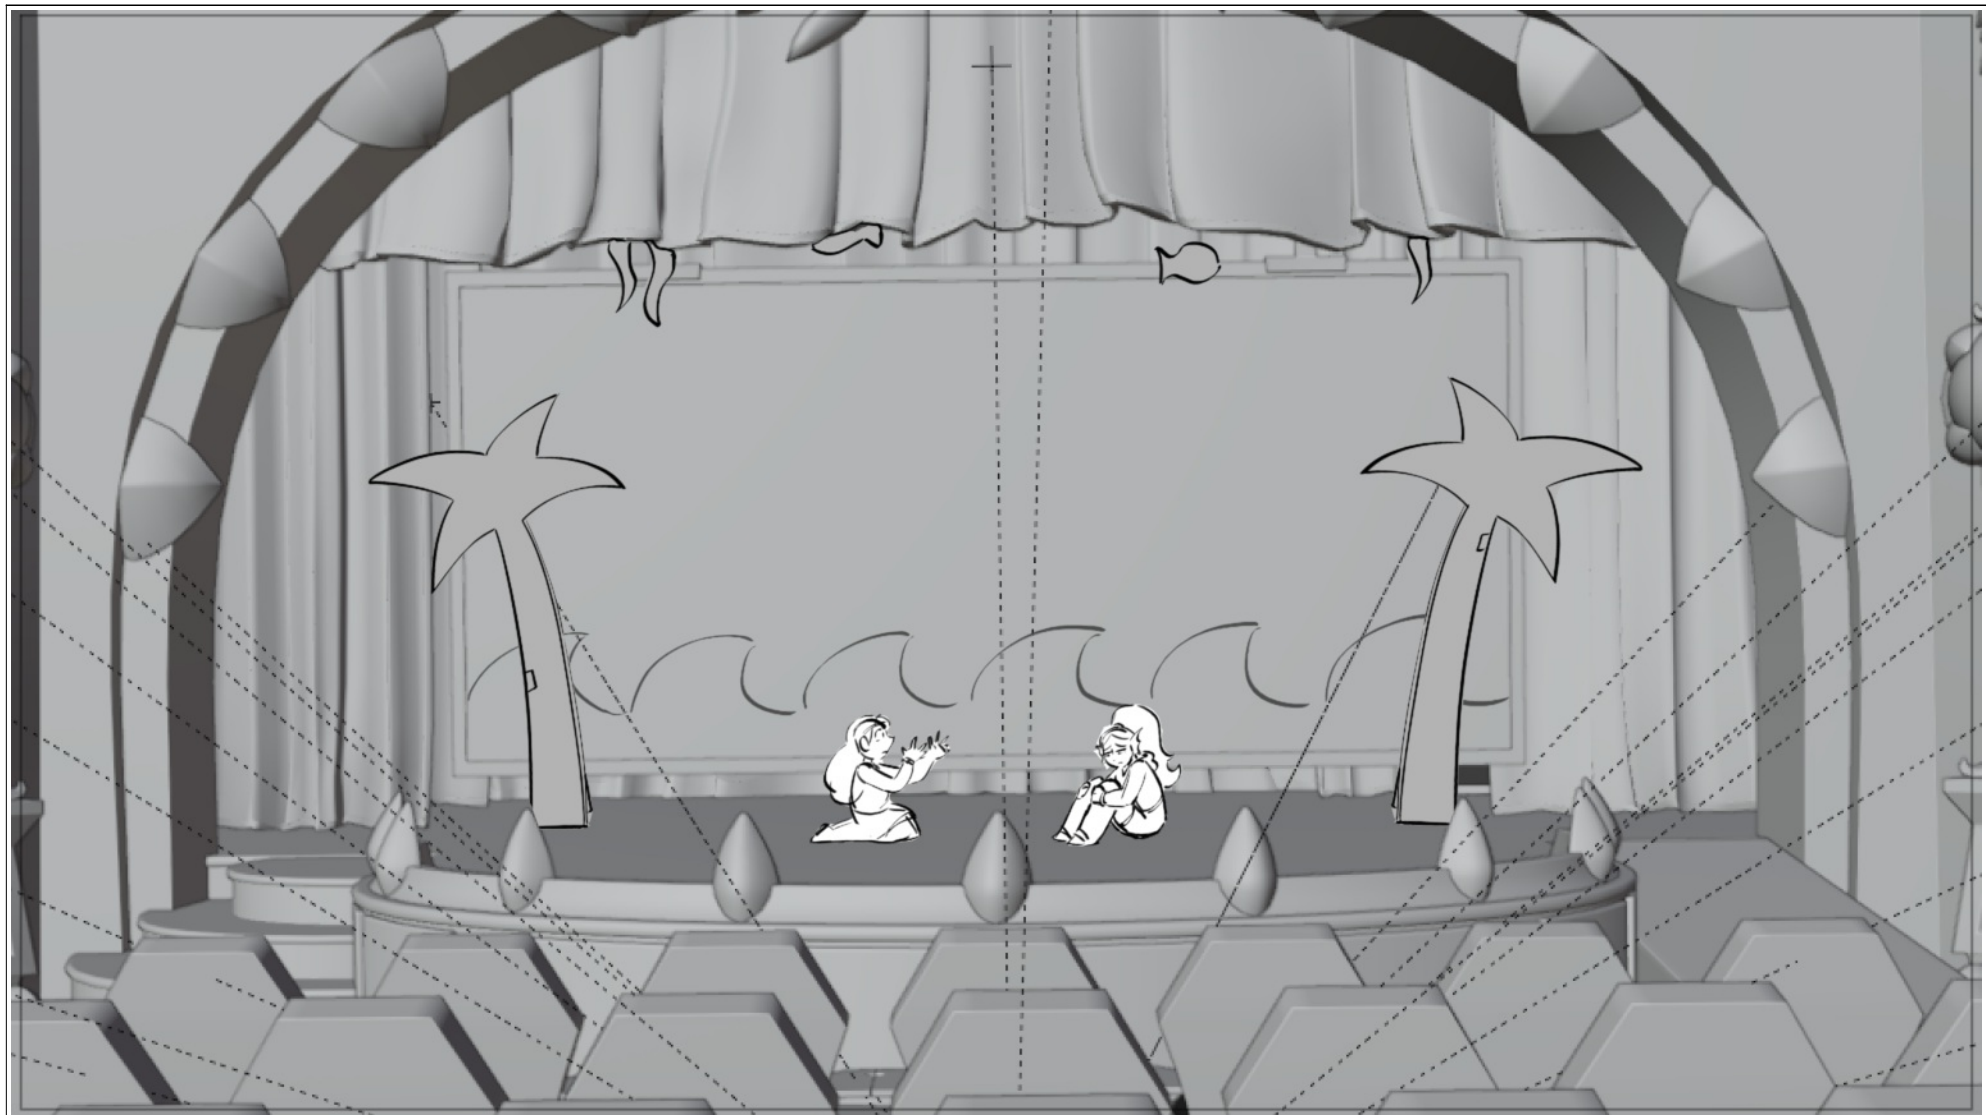

Scene	Duration	Panel	Duration
34_A	03:00	2	01:00