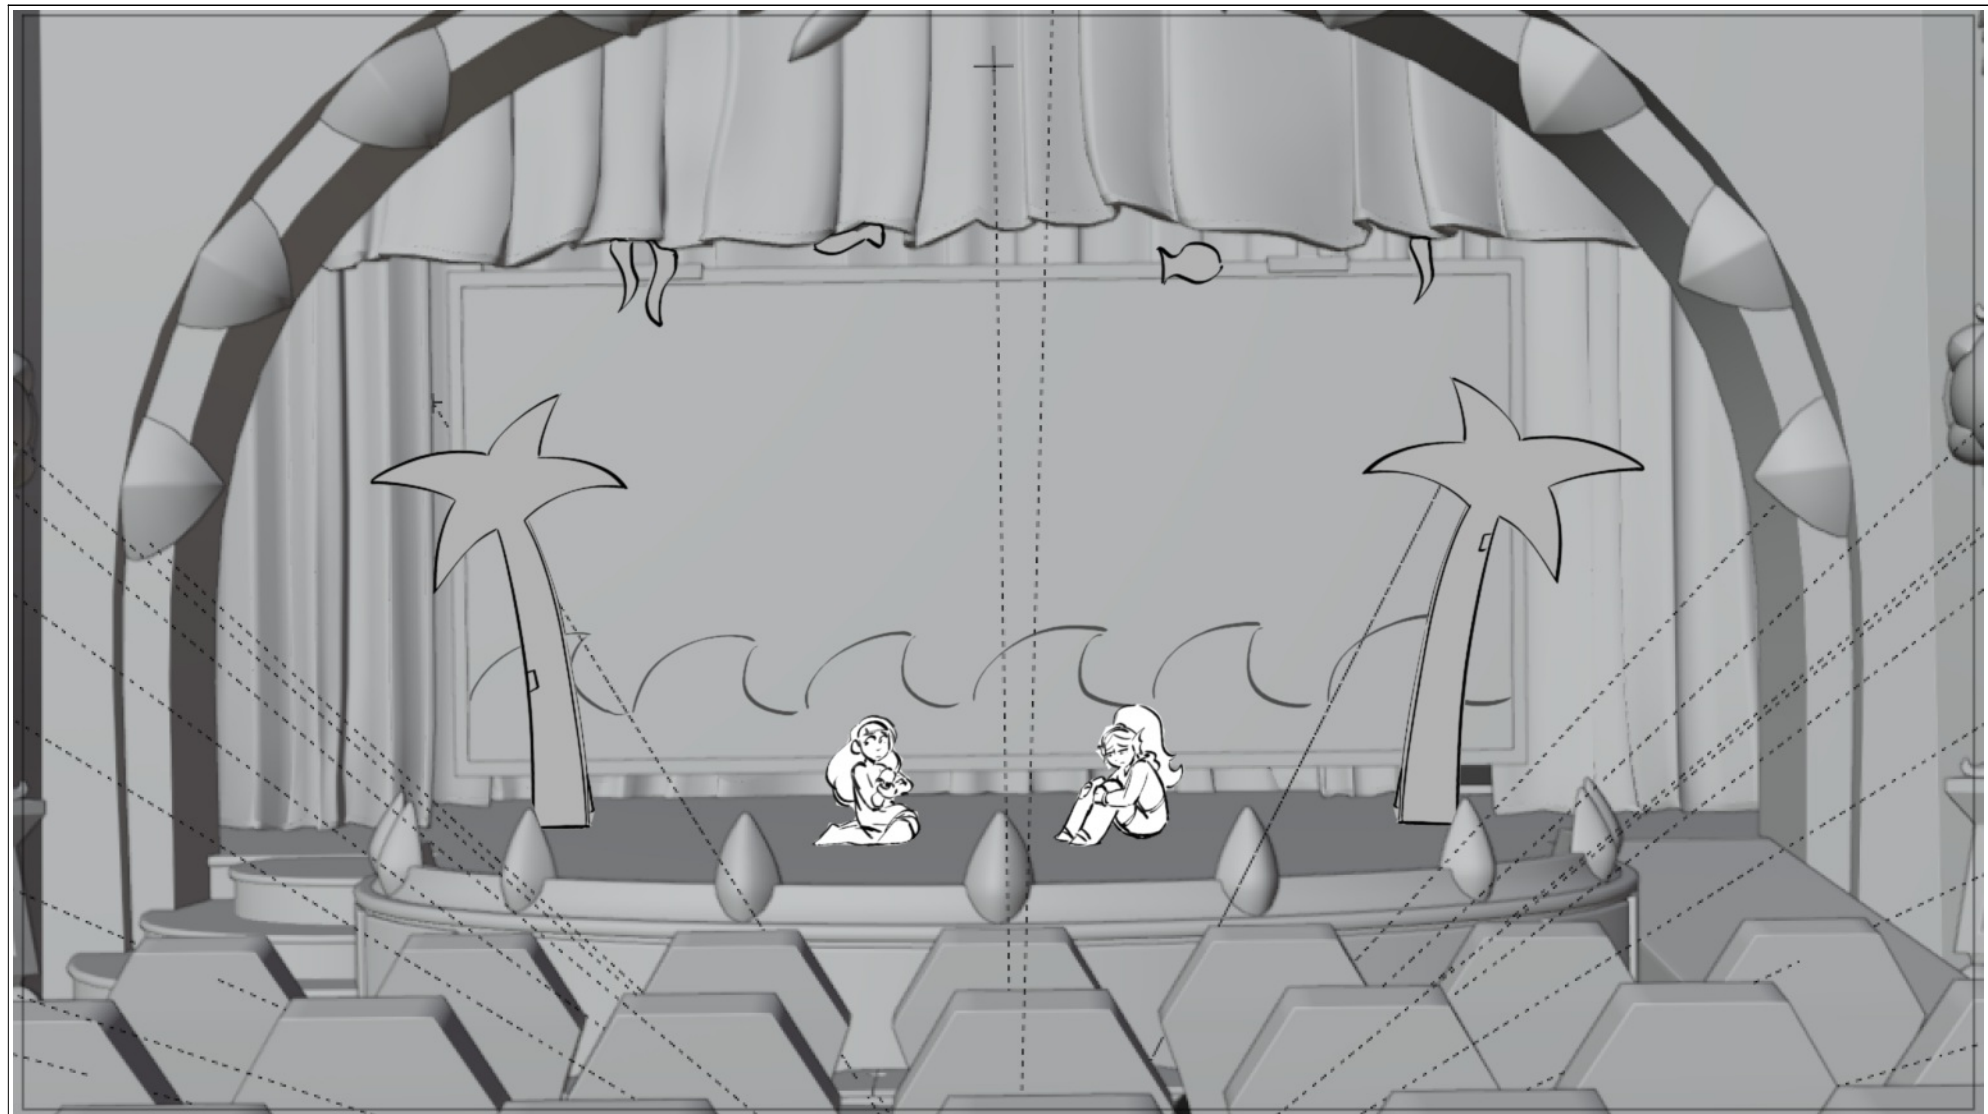

Scene	Duration	Panel	Duration
35	13:00	1	01:00

Scene	Duration	Panel	Duration
35	13:00	2	01:00

Scene	Duration	Panel	Duration
35	13:00	3	01:00

Scene	Duration	Panel	Duration
35	13:00	4	01:00

Dialog

TWYLA
Chomping over dinner is silly, but
this movie wasn't.