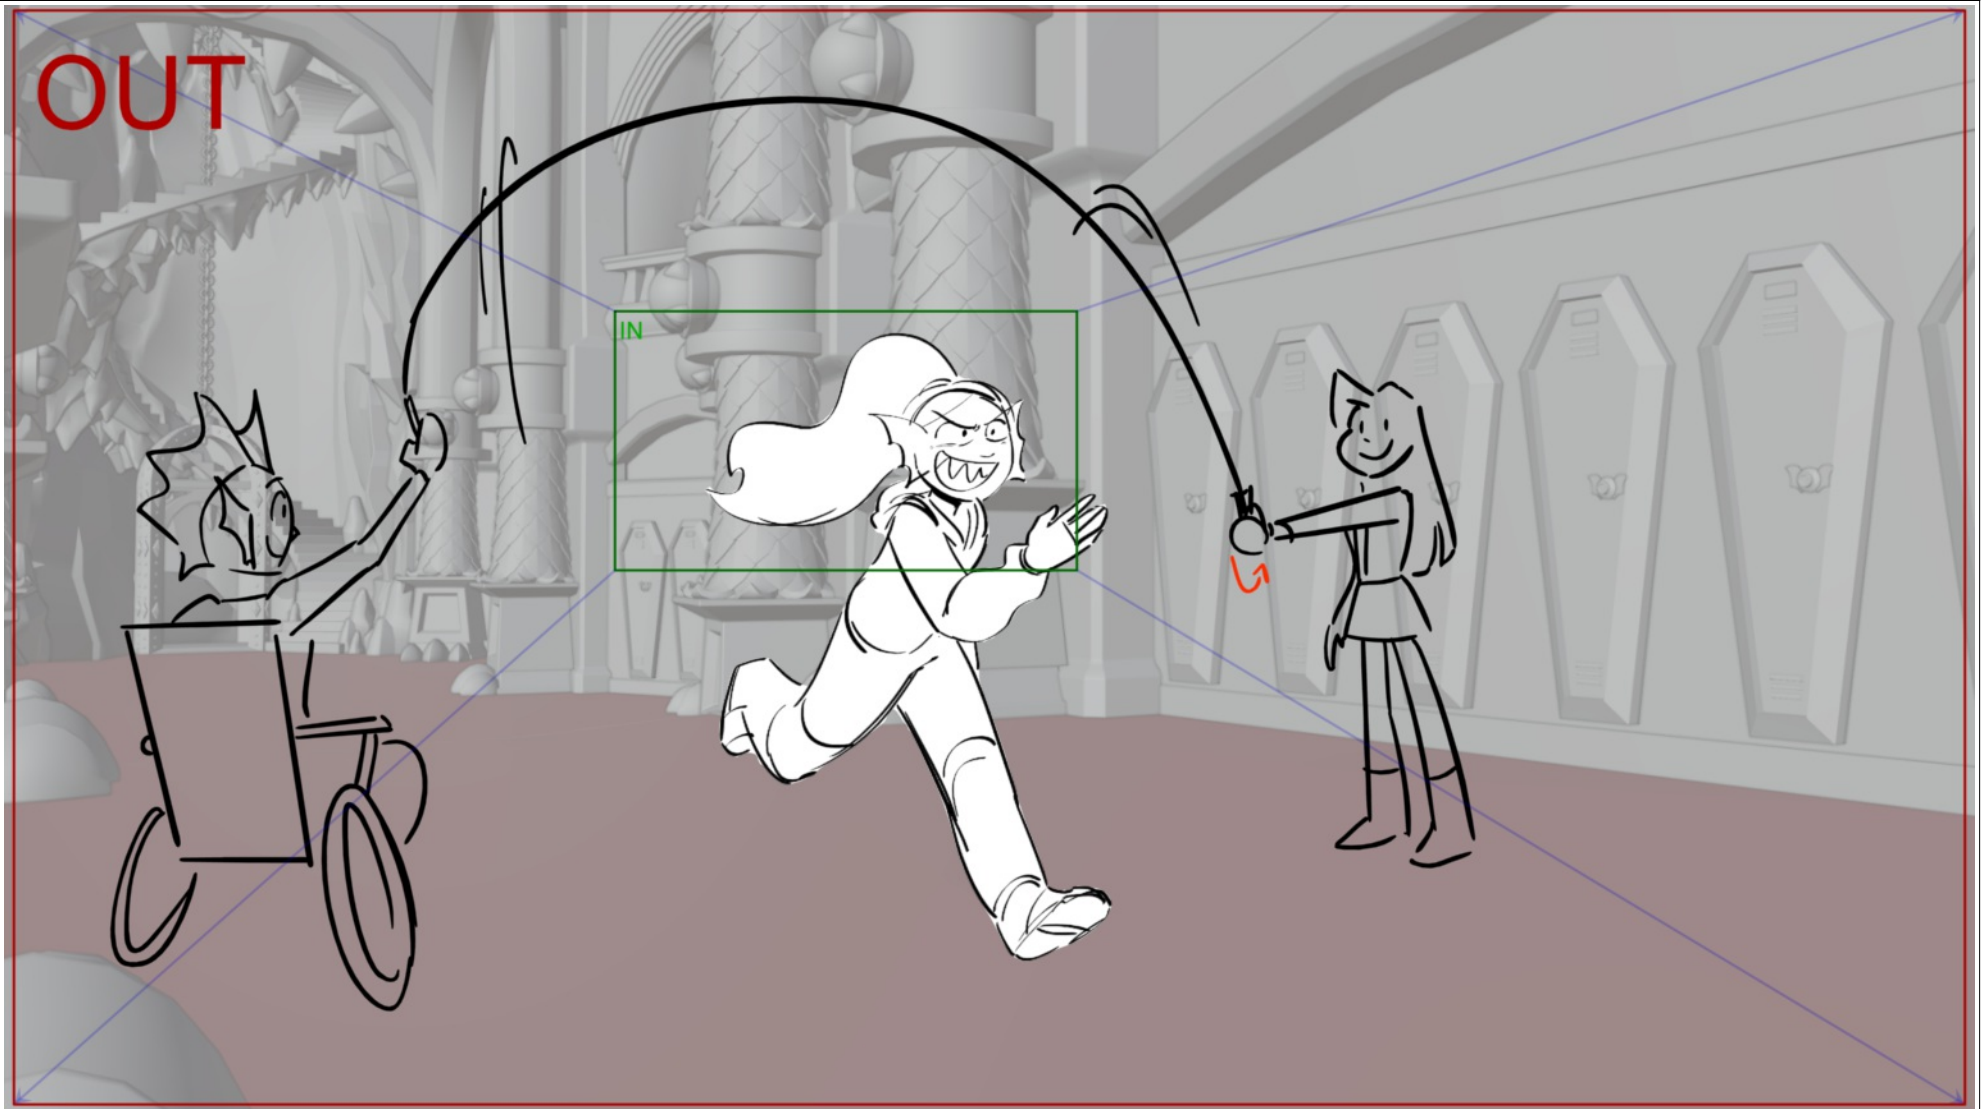

Scene	Duration	Panel	Duration
027	05:03	6	00:05